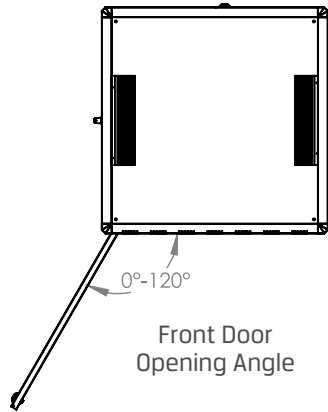

DYNAMIC SERVER CABINET

Technical Drawing

Top View

Bottom View

Front Door
Opening Angle

Top Inside View

Front View

Side View

Rear View

Dimensions in
Width & Height

Note: Castors shown fitted for illustration only.

Part Number

Item Code	Manufacturer Code	Product Description	Height	Width	Depth
824370	LN-FS26U8080-BL-251-S	19" Server Cabinet	26U	800mm	800mm