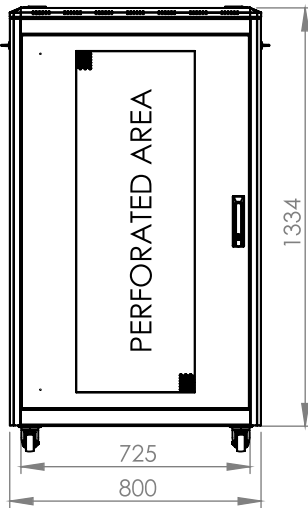

DYNAMIC SERVER CABINET

Technical Drawing

Top View

Bottom View

Front Door
Opening Angle

Top Inside View

Front View

Side View

Rear View

Dimensions in
Width & Height

Note: Castors shown fitted for illustration only.

Part Number

Item Code	Manufacturer Code	Product Description	Height	Width	Depth
824370	LN-FS26U8080-BL-251-S	19" Server Cabinet	26U	800mm	800mm

DYNAMIC SERVER CABINET

Technical Drawing