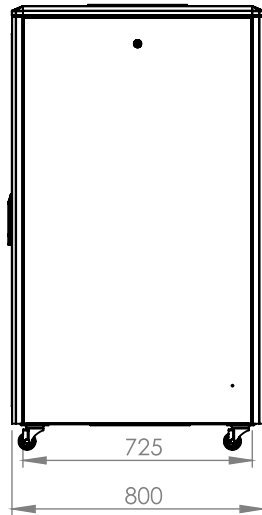

DYNAMIC SERVER CABINET

Technical Drawing

Top View

Bottom View

Front Door
Opening Angle

Top Inside View

Front View

Side View

Rear View

Dimensions in
Width & Height

Note: Castors shown fitted for illustration only.

Part Number

Item Code	Manufacturer Code	Product Description	Height	Width	Depth
824370	LN-FS26U8080-BL-251-S	19" Server Cabinet	26U	800mm	800mm

DYNAMIC SERVER CABINET

Technical Drawing