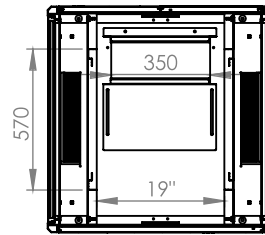

DYNAMIC SERVER CABINET

Technical Drawing

Top View

Bottom View

Front Door
Opening Angle

Top Inside View

Front View

Side View

Rear View

Dimensions in
Width & Height

Note: Castors shown fitted for illustration only.

Part Number

Item Code	Manufacturer Code	Product Description	Height	Width	Depth
824370	LN-FS26U8080-BL-251-S	19" Server Cabinet	26U	800mm	800mm

DYNAMIC SERVER CABINET

Technical Drawing