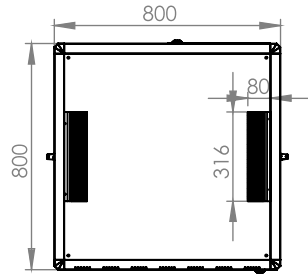

DYNAMIC SERVER CABINET

Technical Drawing

Top View

Bottom View

Front Door
Opening Angle

Top Inside View

Front View

Side View

Rear View

Dimensions in
Width & Height

Note: Castors shown fitted for illustration only.

Part Number

Item Code	Manufacturer Code	Product Description	Height	Width	Depth
824370	LN-FS26U8080-BL-251-S	19" Server Cabinet	26U	800mm	800mm

DYNAMIC SERVER CABINET

Technical Drawing