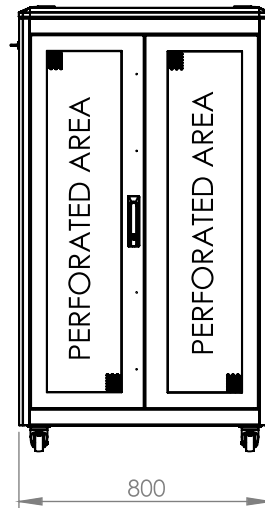

DYNAMIC SERVER CABINET

Technical Drawing

Top View

Bottom View

Front Door
Opening Angle

Top Inside View

Front View

Side View

Rear View

Dimensions in
Width & Height

Note: Castors shown fitted for illustration only.

Part Number

Item Code	Manufacturer Code	Product Description	Height	Width	Depth
824370	LN-FS26U8080-BL-251-S	19" Server Cabinet	26U	800mm	800mm

DYNAMIC SERVER CABINET

Technical Drawing