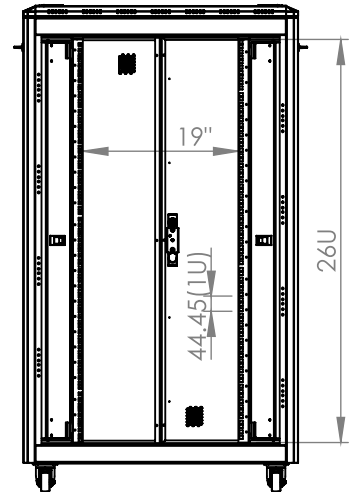

DYNAMIC SERVER CABINET

Technical Drawing

Top View

Bottom View

Front Door
Opening Angle

Top Inside View

Front View

Side View

Rear View

Dimensions in
Width & Height

Note: Castors shown fitted for illustration only.

Part Number

Item Code	Manufacturer Code	Product Description	Height	Width	Depth
824370	LN-FS26U8080-BL-251-S	19" Server Cabinet	26U	800mm	800mm

DYNAMIC SERVER CABINET

Technical Drawing